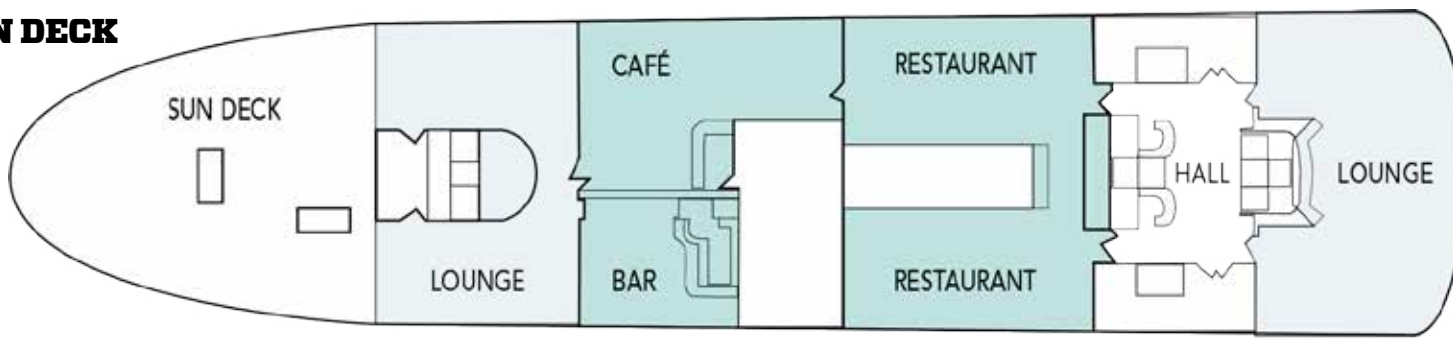

SALON DECK

DECK C

DECK B

DECK A

N	Prices from 30 419 NOK
J	Prices from 24 595 NOK
A	Prices from 25 469 NOK
I	Prices from 22 848 NOK
D	Prices from 19 354 NOK
E	Prices from 17 219 NOK

Cat	Deck	Cabin description
D2	B	Outside two bed cabin (bunk beds) with porthole and wash basin
D4	B	Outside four bed cabin (bunk beds) with porthole and wash basin
I1	C	Inside two bed cabin (bunk beds) <u>for single use</u> with shower/wc
I2	B, C	Inside two bed cabin (bunk beds) with shower/wc
I3	B	Inside three bed cabin (bunk beds) with shower/wc
J2	B	Outside two bed cabin (bunk bed), window/obstructed view, shower/wc
J3	C	Outside three bed cabin (bunk bed + sofa), window/obstructed view, shower/wc
A1	B, C	Outside two bed cabin (bunk beds) <u>for single use</u> with porthole and shower/wc
A2	B, C	Outside two bed cabin (bunk beds) with porthole and shower/wc
N2	C	Outside two bed cabin (bunk beds) with window, sofa, shower/wc. N2-304 has only 2 lower beds, no sofa
N3	C	Outside three bed cabin (bunk beds + sofa that can be made into extra bed) with window, shower/wc
E2	A	Inside two bed cabin (bunk beds) with wash basin and shared shower/wc