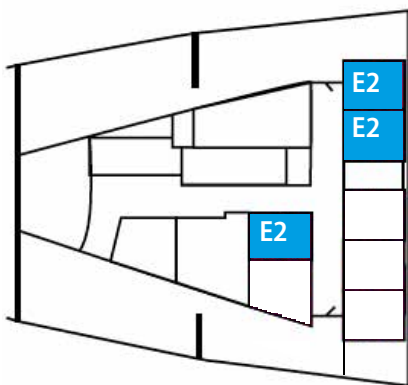

SALON DECK

DECK C

DECK B

DECK A

N	Prices from 30 419 NOK
J	Prices from 24 595 NOK
A	Prices from 25 469 NOK
I	Prices from 22 848 NOK
D	Prices from 19 354 NOK
E	Prices from 17 219 NOK

Cat	Deck	Cabin description
D2	B	Outside two bed cabin (bunk beds) with porthole and wash basin
D4	B	Outside four bed cabin (bunk beds) with porthole and wash basin
I1	C	Inside two bed cabin (bunk beds) <u>for single use</u> with shower/wc
I2	B, C	Inside two bed cabin (bunk beds) with shower/wc
I3	B	Inside three bed cabin (bunk beds) with shower/wc
J2	B	Outside two bed cabin (bunk bed), window/obstructed view, shower/wc
J3	C	Outside three bed cabin (bunk bed + sofa), window/obstructed view, shower/wc
A1	B, C	Outside two bed cabin (bunk beds) <u>for single use</u> with porthole and shower/wc
A2	B, C	Outside two bed cabin (bunk beds) with porthole and shower/wc
N2	C	Outside two bed cabin (bunk beds) with window, sofa, shower/wc. N2-304 has only 2 lower beds, no sofa
N3	C	Outside three bed cabin (bunk beds + sofa that can be made into extra bed) with window, shower/wc
E2	A	Inside two bed cabin (bunk beds) with wash basin and shared shower/wc