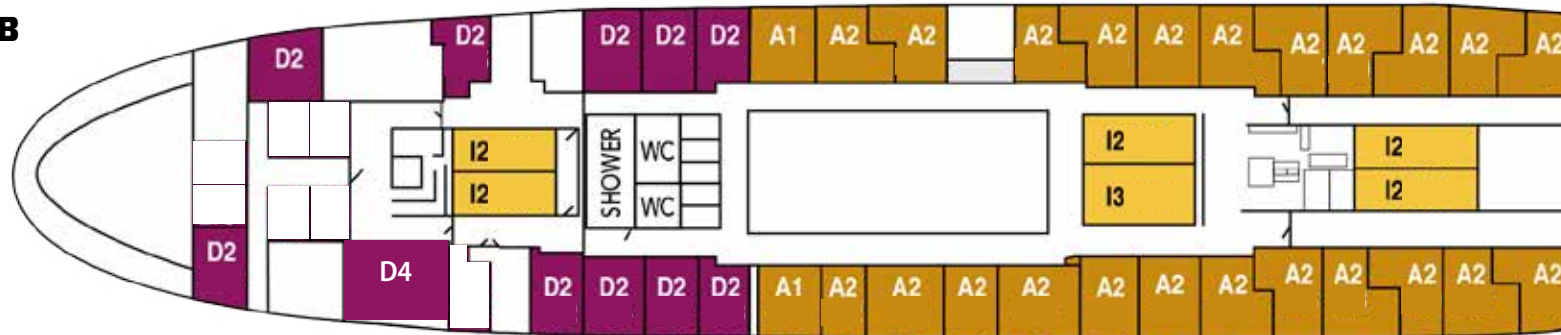

SALON DECK

DECK C

DECK B

DECK A

N	Prices from 30 419 NOK
J	Prices from 24 595 NOK
A	Prices from 25 469 NOK
I	Prices from 22 848 NOK
D	Prices from 19 354 NOK
E	Prices from 17 219 NOK

Cat	Deck	Cabin description
D2	B	Outside two bed cabin (bunk beds) with porthole and wash basin
D4	B	Outside four bed cabin (bunk beds) with porthole and wash basin
I1	C	Inside two bed cabin (bunk beds) <u>for single use</u> with shower/wc
I2	B, C	Inside two bed cabin (bunk beds) with shower/wc
I3	B	Inside three bed cabin (bunk beds) with shower/wc
J2	B	Outside two bed cabin (bunk bed), window/obstructed view, shower/wc
J3	C	Outside three bed cabin (bunk bed + sofa), window/obstructed view, shower/wc
A1	B, C	Outside two bed cabin (bunk beds) <u>for single use</u> with porthole and shower/wc
A2	B, C	Outside two bed cabin (bunk beds) with porthole and shower/wc
N2	C	Outside two bed cabin (bunk beds) with window, sofa, shower/wc. N2-304 has only 2 lower beds, no sofa
N3	C	Outside three bed cabin (bunk beds + sofa that can be made into extra bed) with window, shower/wc
E2	A	Inside two bed cabin (bunk beds) with wash basin and shared shower/wc