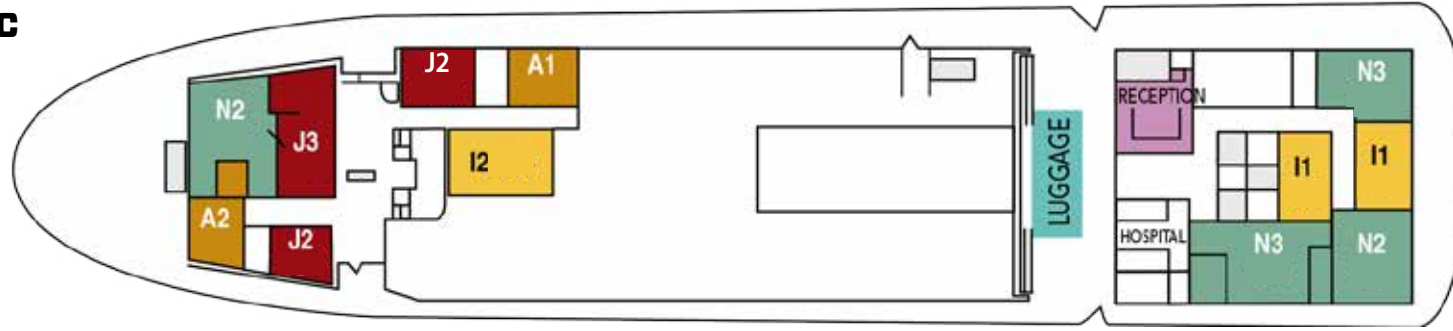

SALON DECK

DECK C

DECK B

DECK A

N	Prices from 30 419 NOK
J	Prices from 24 595 NOK
A	Prices from 25 469 NOK
I	Prices from 22 848 NOK
D	Prices from 19 354 NOK
E	Prices from 17 219 NOK

Cat	Deck	Cabin description
D2	B	Outside two bed cabin (bunk beds) with porthole and wash basin
D4	B	Outside four bed cabin (bunk beds) with porthole and wash basin
I1	C	Inside two bed cabin (bunk beds) <u>for single use</u> with shower/wc
I2	B, C	Inside two bed cabin (bunk beds) with shower/wc
I3	B	Inside three bed cabin (bunk beds) with shower/wc
J2	B	Outside two bed cabin (bunk bed), window/obstructed view, shower/wc
J3	C	Outside three bed cabin (bunk bed + sofa), window/obstructed view, shower/wc
A1	B, C	Outside two bed cabin (bunk beds) <u>for single use</u> with porthole and shower/wc
A2	B, C	Outside two bed cabin (bunk beds) with porthole and shower/wc
N2	C	Outside two bed cabin (bunk beds) with window, sofa, shower/wc. N2-304 has only 2 lower beds, no sofa
N3	C	Outside three bed cabin (bunk beds + sofa that can be made into extra bed) with window, shower/wc
E2	A	Inside two bed cabin (bunk beds) with wash basin and shared shower/wc